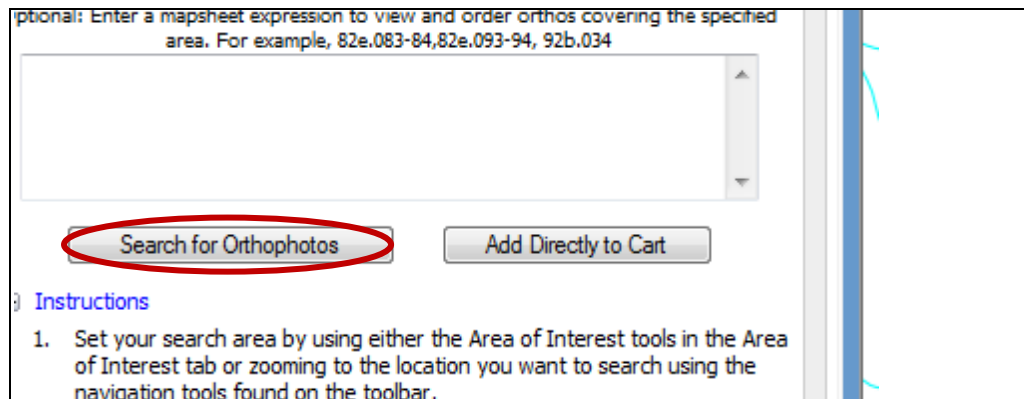

Navigate to your area of interest by entering a **Place Name, Mapsheet or Address** in the search field in the upper right hand corner of the screen or by using the **Pan** and **Zoom** tools or by using the **Area of Interest** selection tools on the main menu toolbar.

Once you have determined your area of interest, select the following:

Click the  
**Orthophoto tab**

Click the **Search for Orthophotos tab**

A list of most recent orthophotos will be displayed.

To narrow your search you can enter a specific year, projection or series and then click the **Filter Search Results** tab